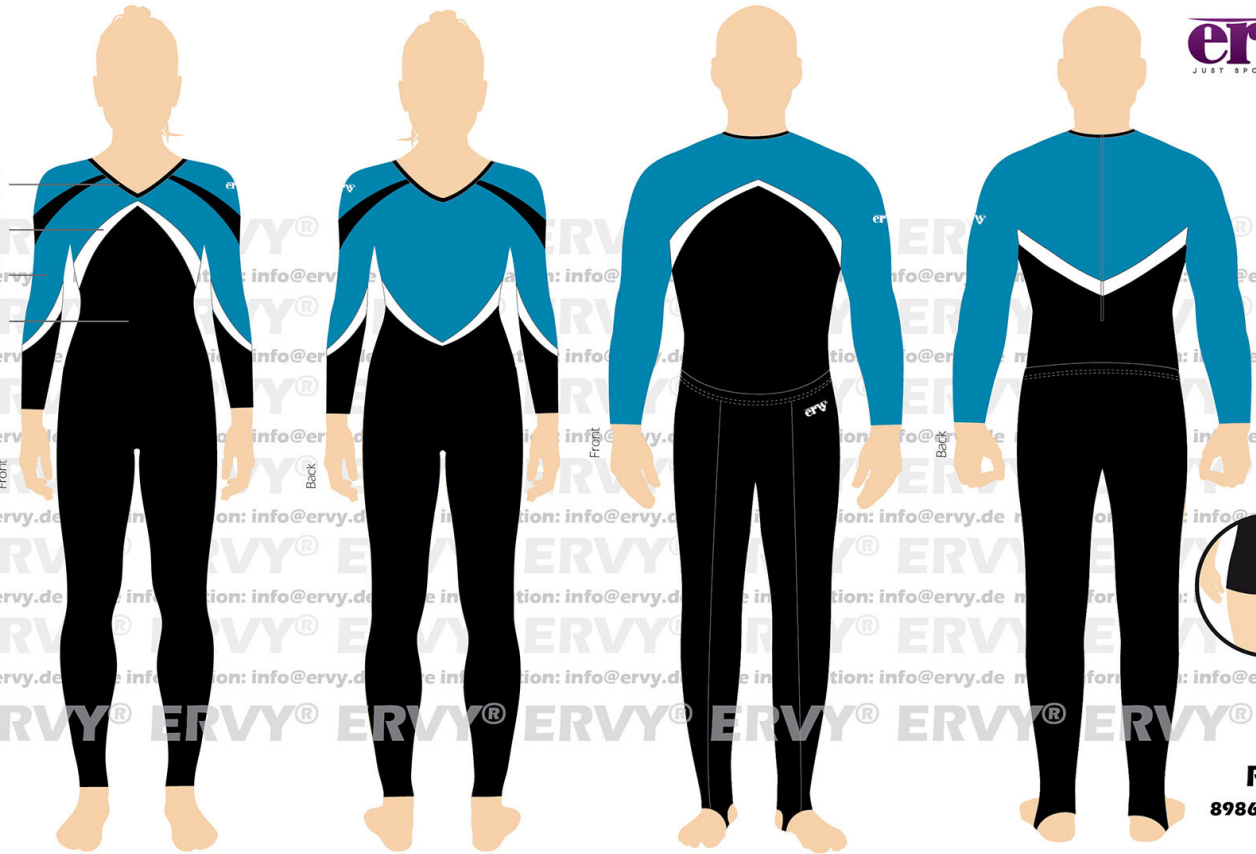

ERVY
SPECIAL
DESIGN
CONCEPT

- HB
- C3
- C2
- C1

AUDREY
11726.28

PAVO
89867.15082

82/18% Polyamid/Elasthan
„Polyamid glzd.“ C1 01A1-schwarz
C2 01T6-caribic
HB 01A1-schwarz

82/18% Polyester/Elasthan
„Polyester glzd.“ C3 35D1-weiß

Din träning - Vår uppgift!