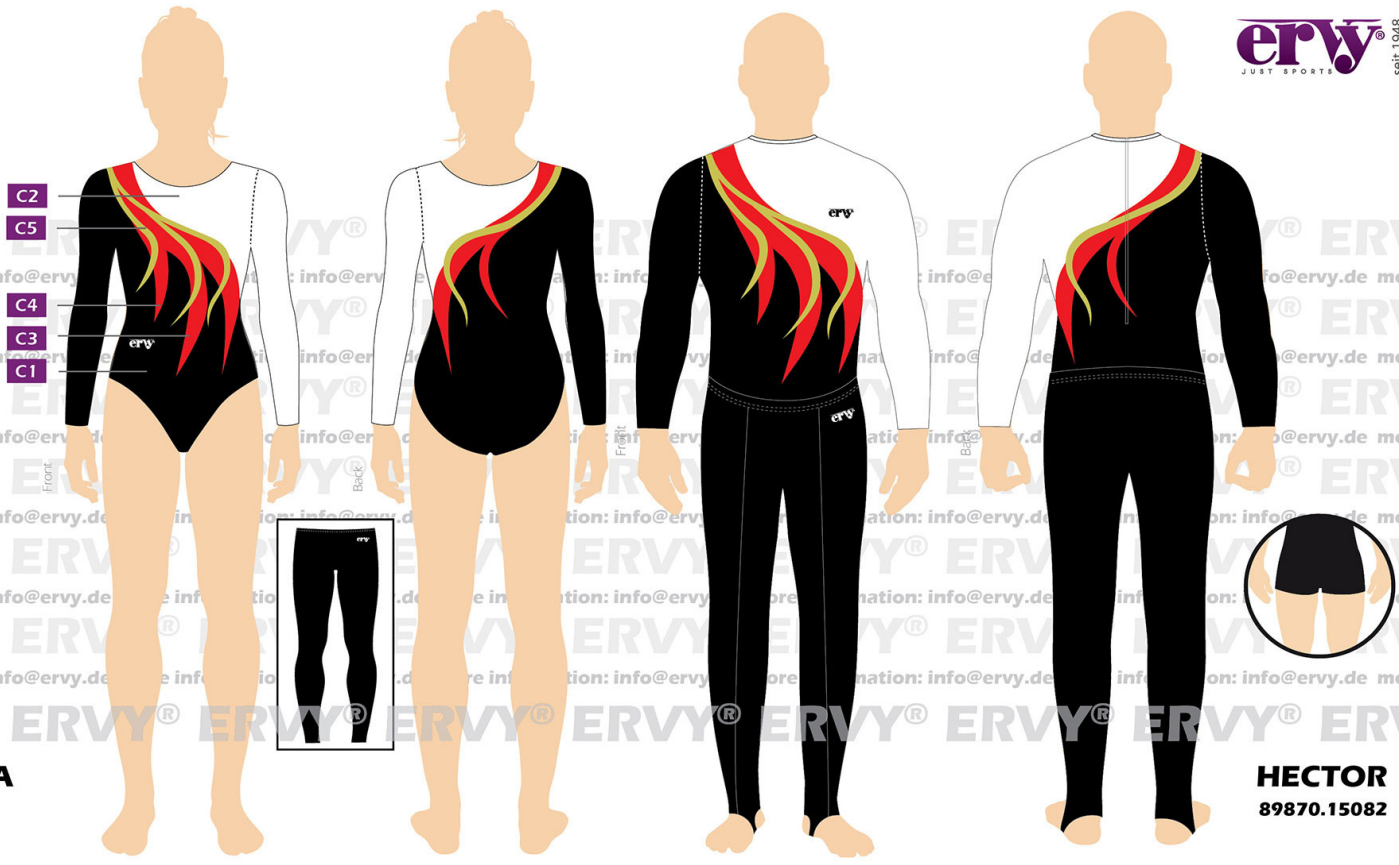

ERVY
SPECIAL
DESIGN
CONCEPT

HEKLA
11734.08

HECTOR
89870.15082

82/18% Polyamid/Elasthan
„Polyamid glzd.“
C1 01A1-schwarz
C3 01K4-hellrot
C4 01K4-hellrot
C5 01G1-gold

87/13% Polyester/Elasthan
„Igluo“
C2 29D1-weiß