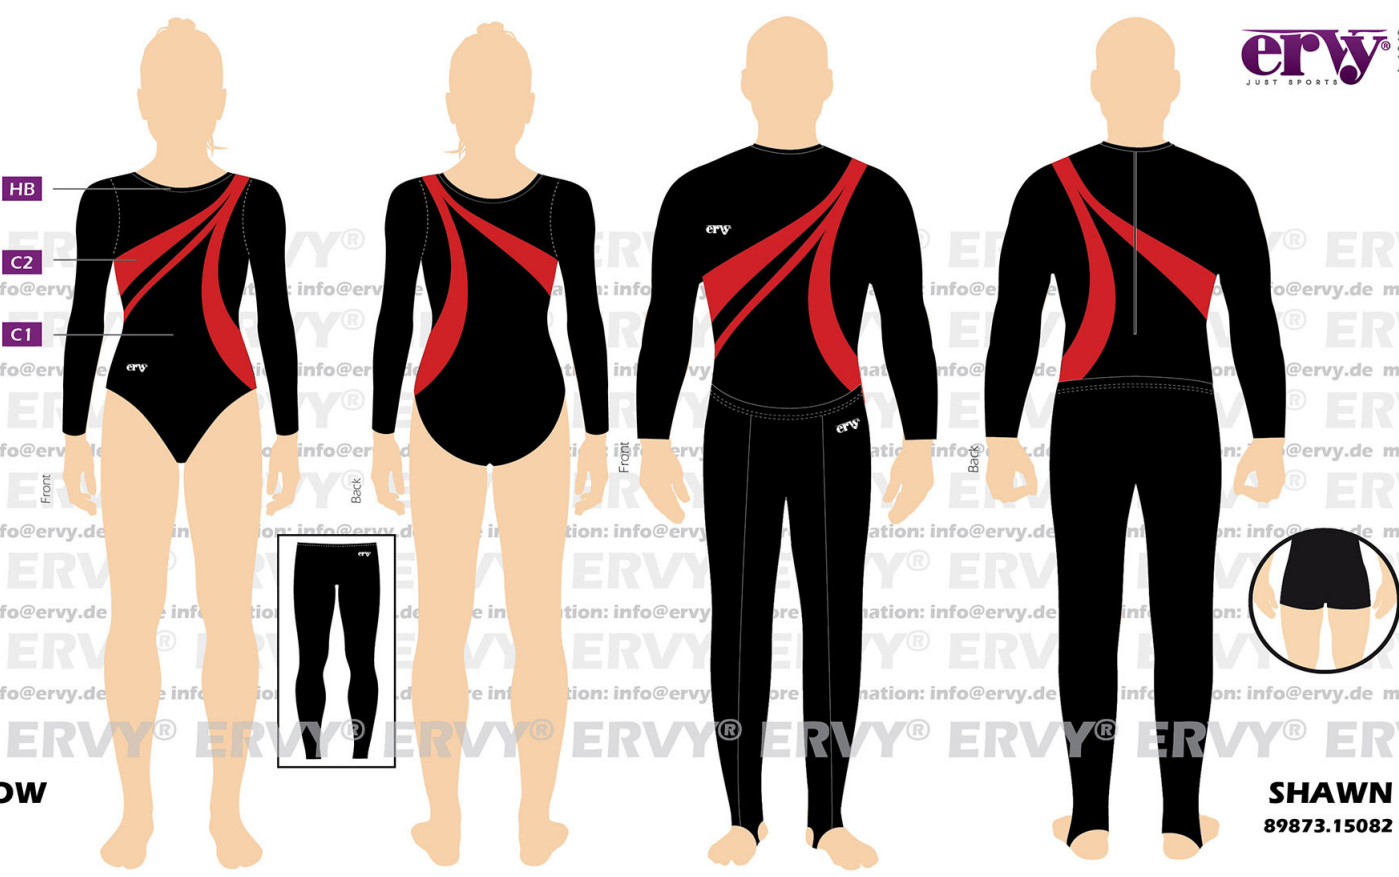

ERVY
SPECIAL
DESIGN
CONCEPT

SHADOW
11696.08

SHAWN
89873.15082

82/18% Polyamid/Elasthan
„Polyamid glzd.“
C1 01A1-schwarz
C2 01K4-hellrot
HB 01A1-schwarz