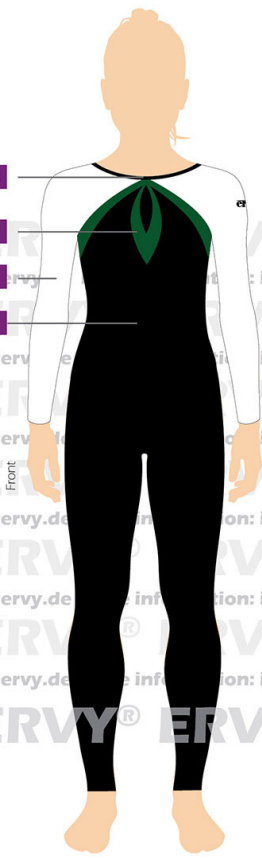

ERVY
SPECIAL
DESIGN
CONCEPT

- HB
- C3
- C2
- C1

PAVO
11644.28