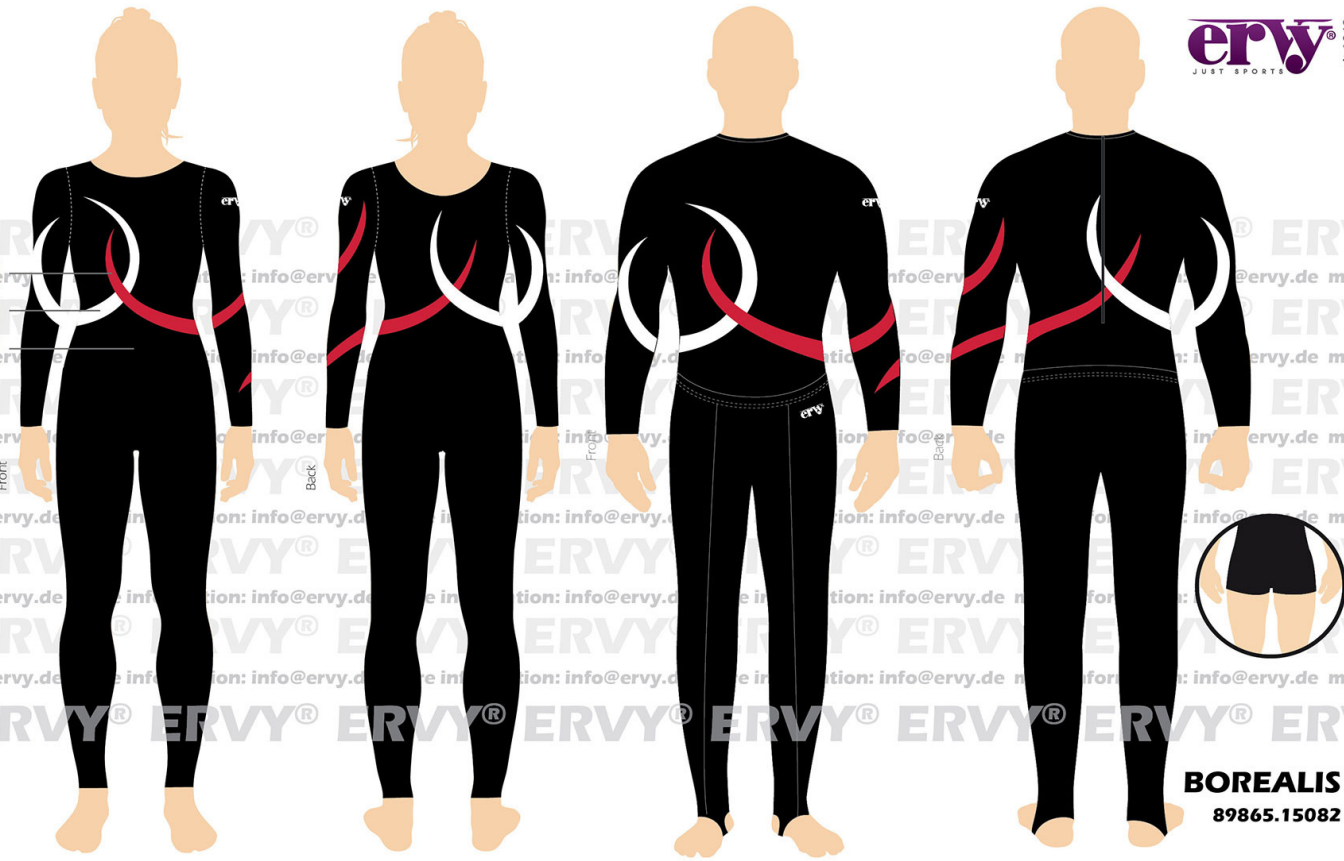

ERVY
SPECIAL
DESIGN
CONCEPT

C3
C2
C1

BOREALIS
11635.28

BOREALIS
89865.15082

82/18% Polyamid/Elasthan
„Polyamid glzd.“ C1 01A1-schwarz
C3 01K4-hellrot

82/18% Polyester/Elasthan
„Polyester glzd.“ C2 35D1-weiß