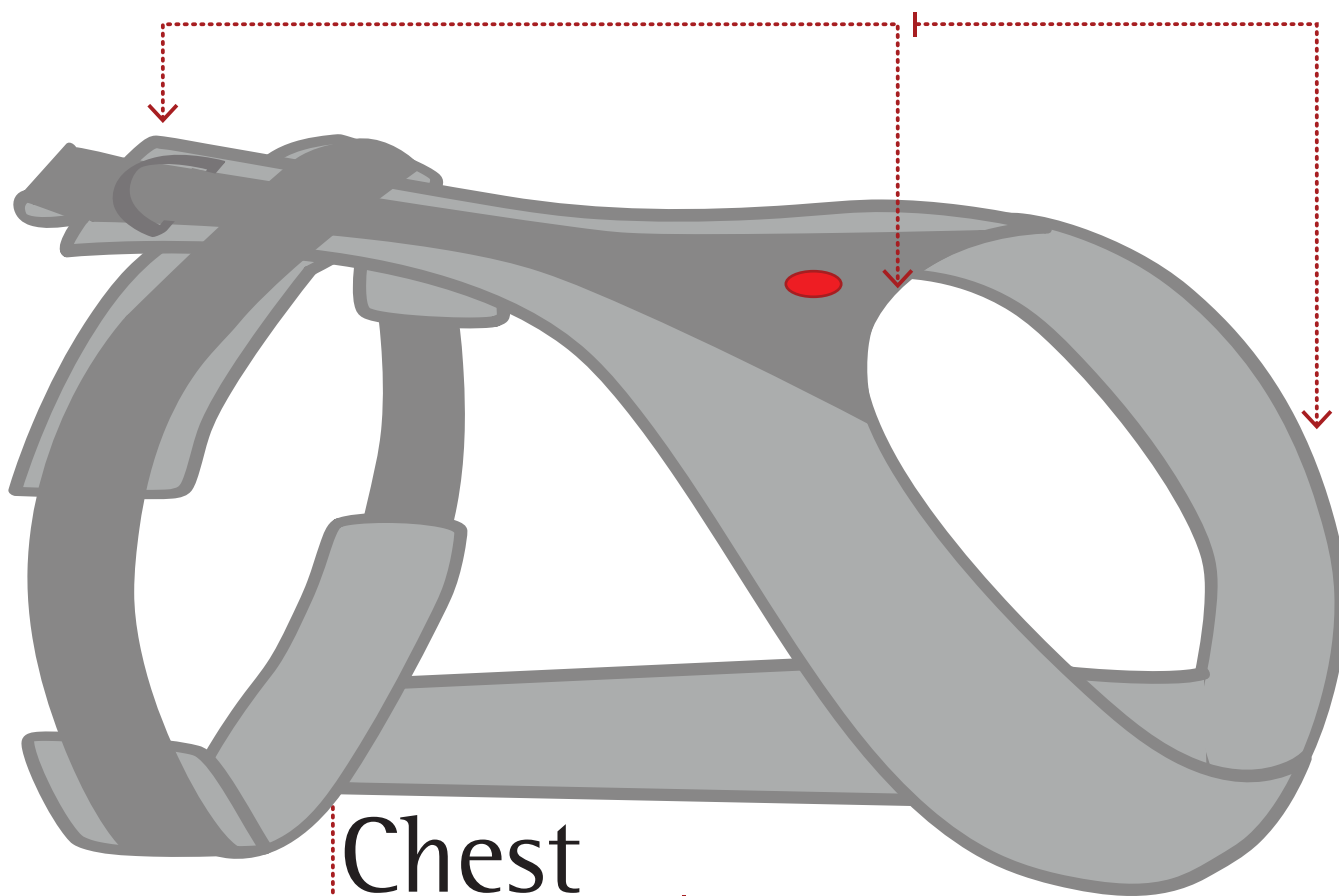

Out-n-out® Y-go

Length

XS 12.5 cm

S 13.5 cm

M 15.0 cm

L 17.0 cm

Head

XS 27-32 cm

S 30-34 cm

M 34-38 cm

L 37-43 cm

Chest

XS 38-52 cm

S 46-62 cm

M 55-72 cm

L 66-80 cm